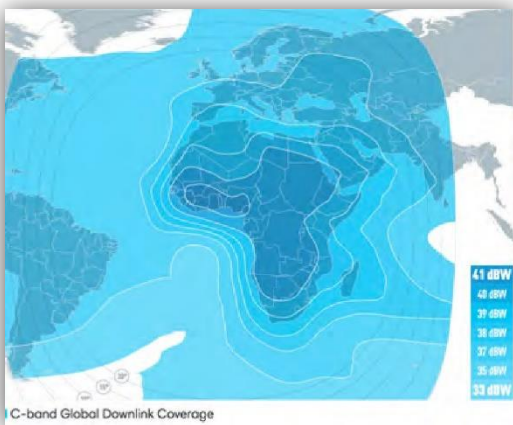

EUROVISION (Satellite contribution/Distribution)

- Satellite uplinks and fiber links to AMP Visual
- Satellite capacity over Africa via E3B 3.1°East Transponder O3C
- Signal encryption using BISS-1 conditional access
- Technical assistance to broadcasters